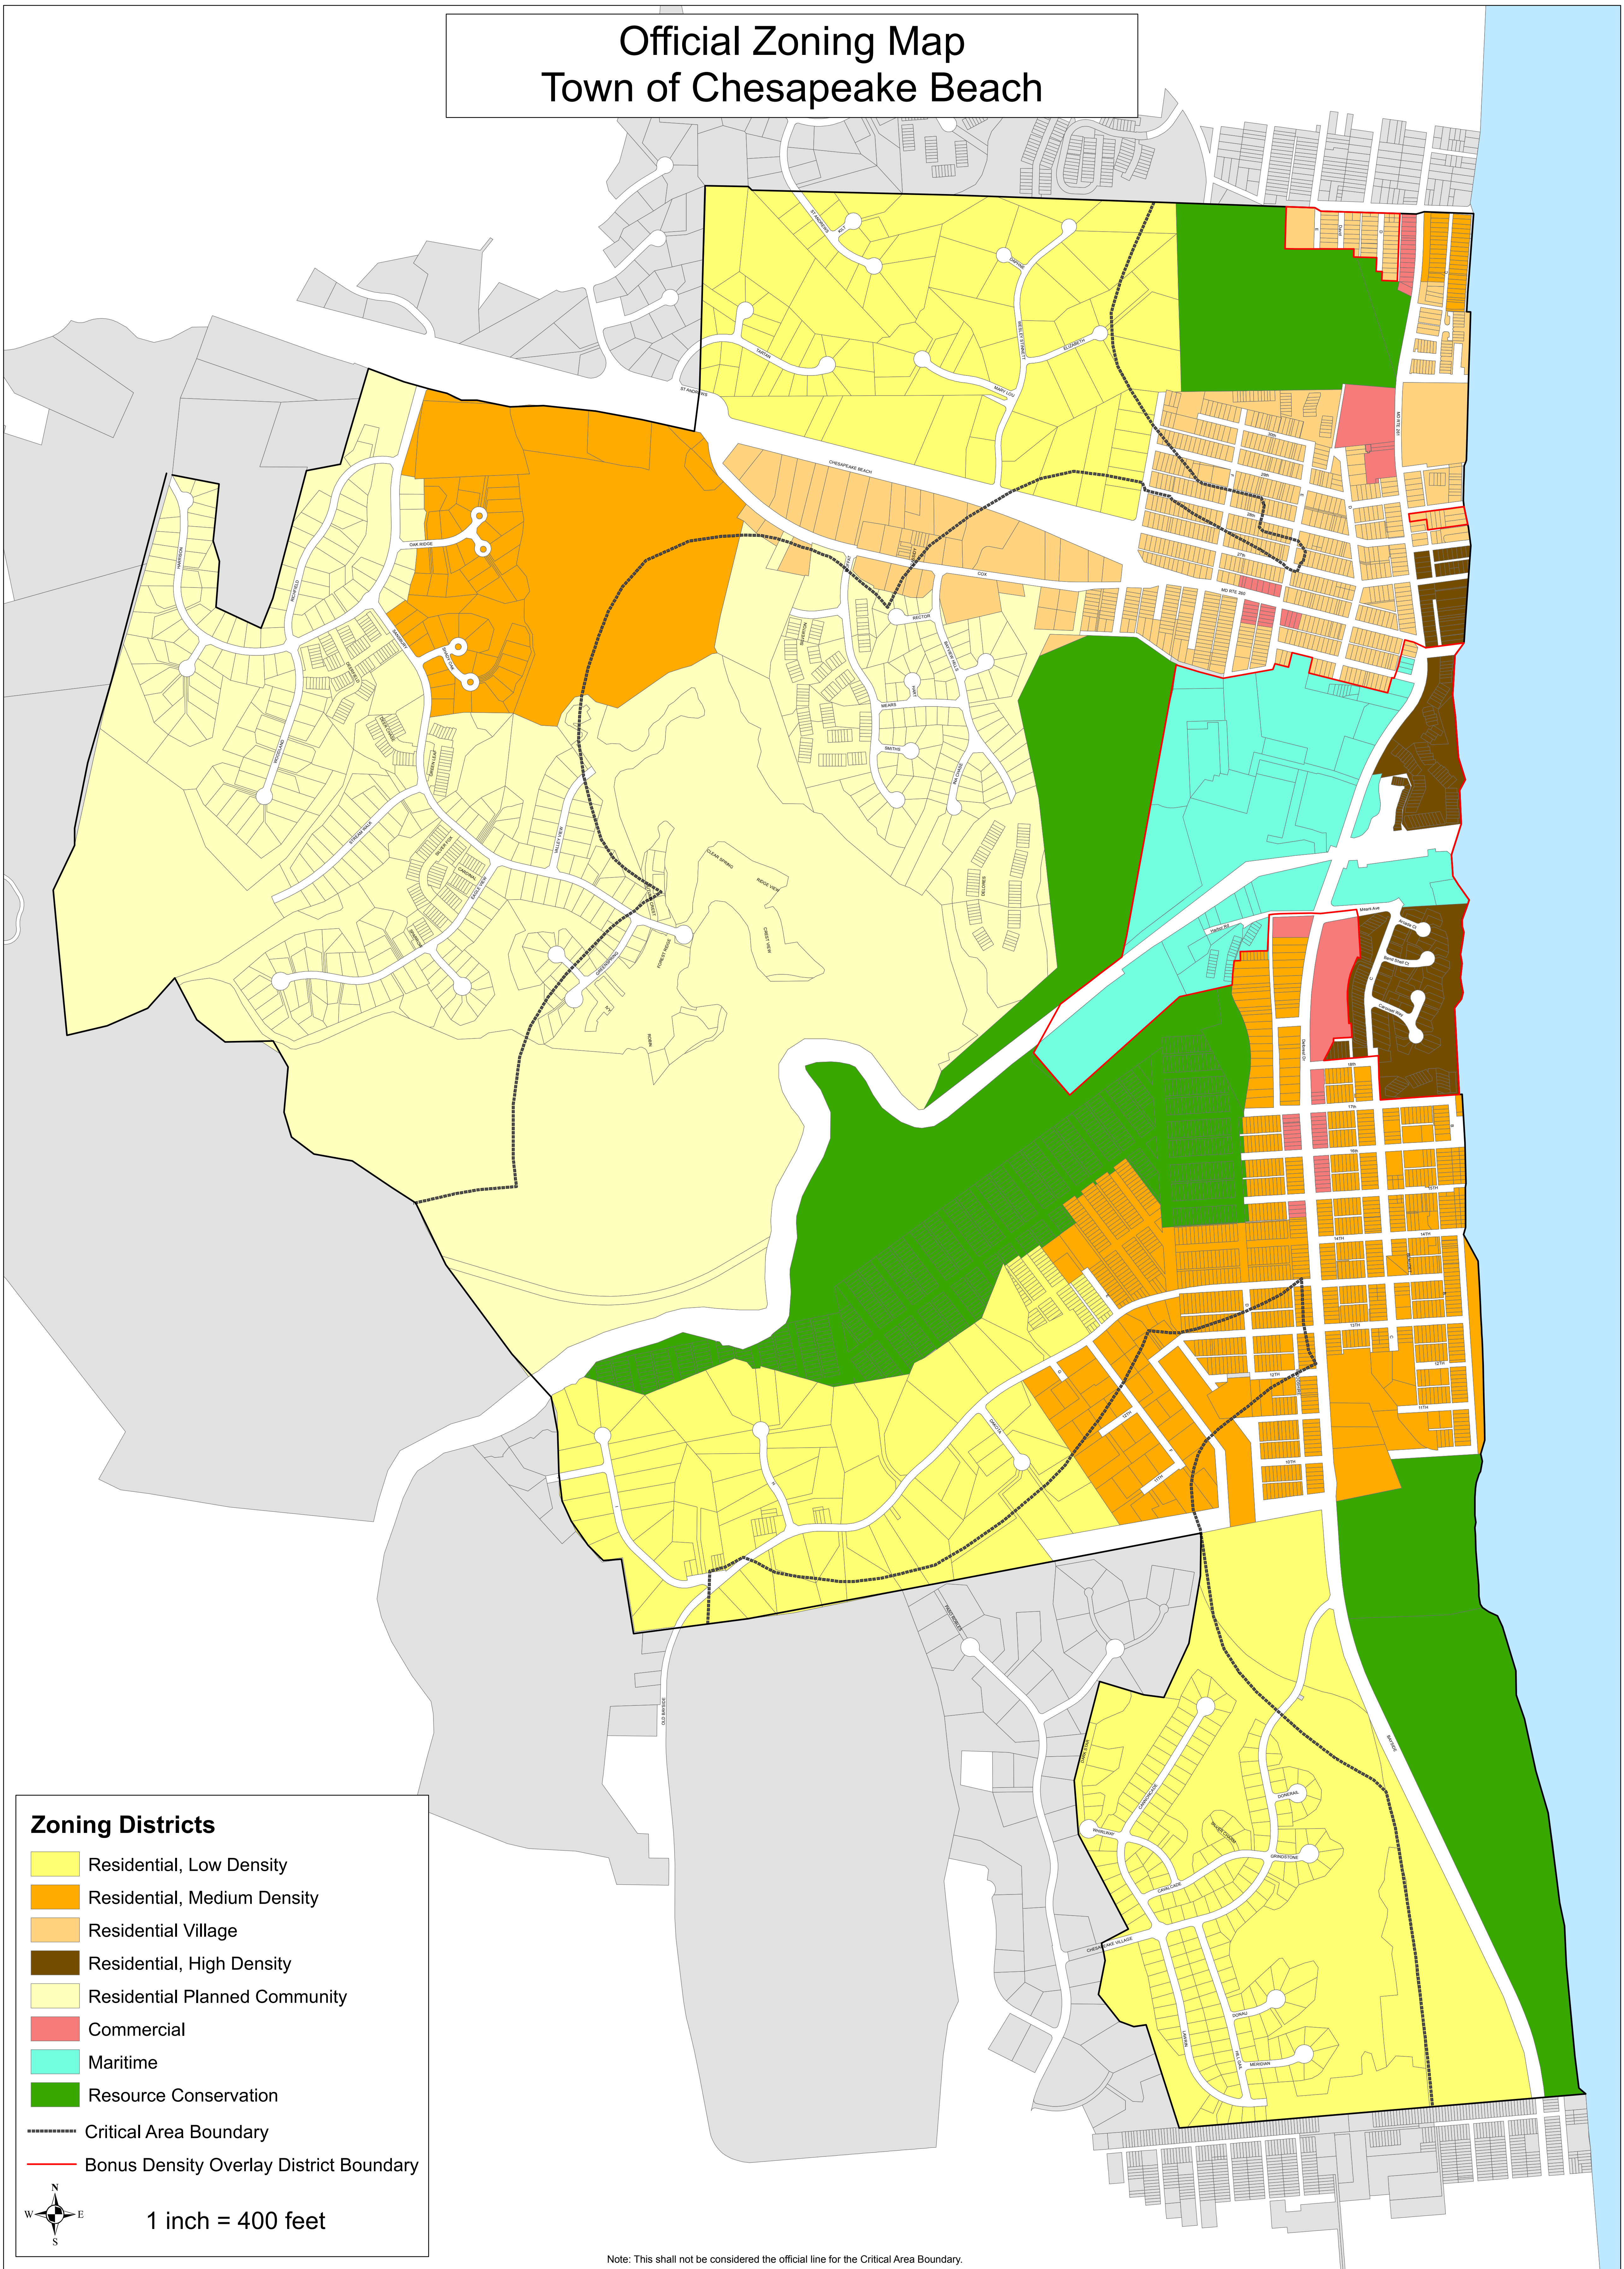

Official Zoning Map Town of Chesapeake Beach

Note: This shall not be considered the official line for the Critical Area Boundary.